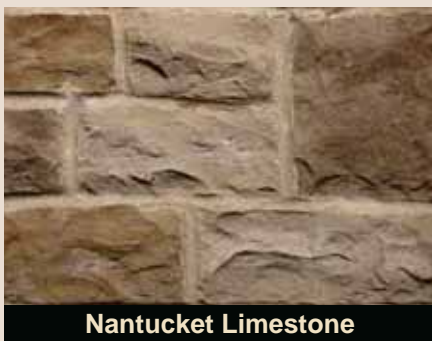

Dry Stack

Heritage Stone®

Dry Stack—a collection of carefully selected stone with varying thickness, designed to fit tight together

Huron Dry Stack

Seneca Dry Stack

REPLICATING IN **REMARKABLE DETAIL**, THE **LOOK, FEEL** AND **TEXTURE** OF NATURAL STONE

Catawba Dry Stack

Erie Dry Stack

Huron Dry Stack

Ottawa Dry Stack

Salt Fork Dry Stack

Seneca Dry Stack

Shawnee Dry Stack

"Producing America's Best Stone Value"

Limestone

Limestone—a collection of stone with brusquely chiseled, square and rectangular surfaces

Fieldstone

Heritage Stone®

Fieldstone—deeply textured, irregularly-shaped stone

Pennsylvania Fieldstone

Shenandoah Fieldstone