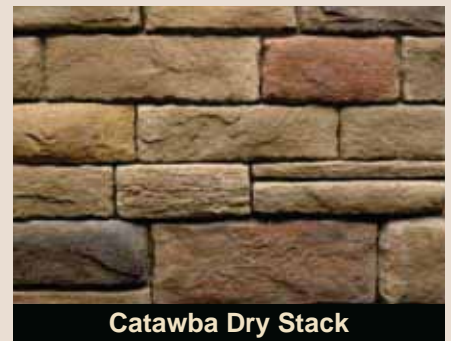

Dry Stack

Heritage Stone®

Dry Stack—a collection of carefully selected stone with varying thickness, designed to fit tight together

Huron Dry Stack

Seneca Dry Stack

REPLICATING IN **REMARKABLE DETAIL**, THE **LOOK, FEEL** AND **TEXTURE** OF NATURAL STONE