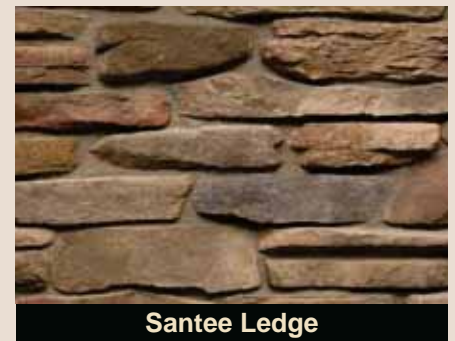

Heritage Stone[®]

Product Selection Guide

Our name speaks to a basic truth, we are a stone veneer company, pure and simple. That's our Heritage.

Ledge Stone—a collection of stone with eroded surfaces, jagged edges and varying thickness to add dimension

Dry Stack

Heritage Stone®

Dry Stack—a collection of carefully selected stone with varying thickness, designed to fit tight together

Huron Dry Stack

Seneca Dry Stack

REPLICATING IN **REMARKABLE DETAIL**, THE **LOOK, FEEL** AND **TEXTURE** OF NATURAL STONE