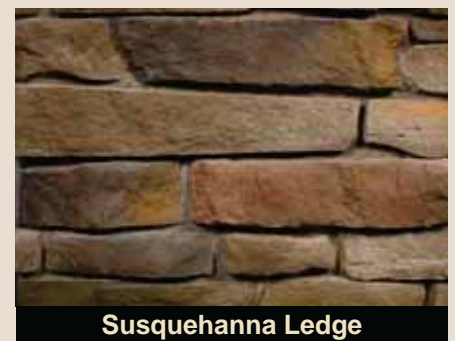

Heritage Stone[®]

Product Selection Guide

Our name speaks to a basic truth, we are a stone veneer company, pure and simple. That's our Heritage.

Ledge Stone—a collection of stone with eroded surfaces, jagged edges and varying thickness to add dimension

Dry Stack

Heritage Stone®

Dry Stack—a collection of carefully selected stone with varying thickness, designed to fit tight together

Huron Dry Stack

Seneca Dry Stack

REPLICATING IN **REMARKABLE DETAIL**, THE **LOOK, FEEL** AND **TEXTURE** OF NATURAL STONE