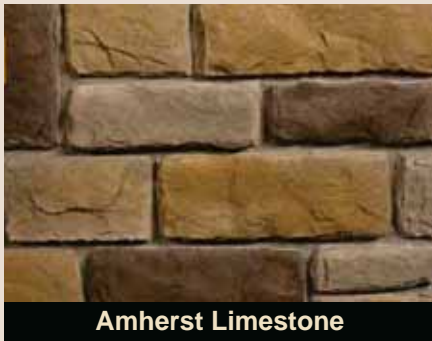

Dry Stack

Heritage Stone®

Dry Stack—a collection of carefully selected stone with varying thickness, designed to fit tight together

Huron Dry Stack

Seneca Dry Stack

REPLICATING IN **REMARKABLE DETAIL**, THE **LOOK, FEEL** AND **TEXTURE** OF NATURAL STONE

Limestone

Limestone—a collection of stone with brusquely chiseled, square and rectangular surfaces

Fieldstone

Heritage Stone®

Fieldstone—deeply textured, irregularly-shaped stone

Pennsylvania Fieldstone

Shenandoah Fieldstone